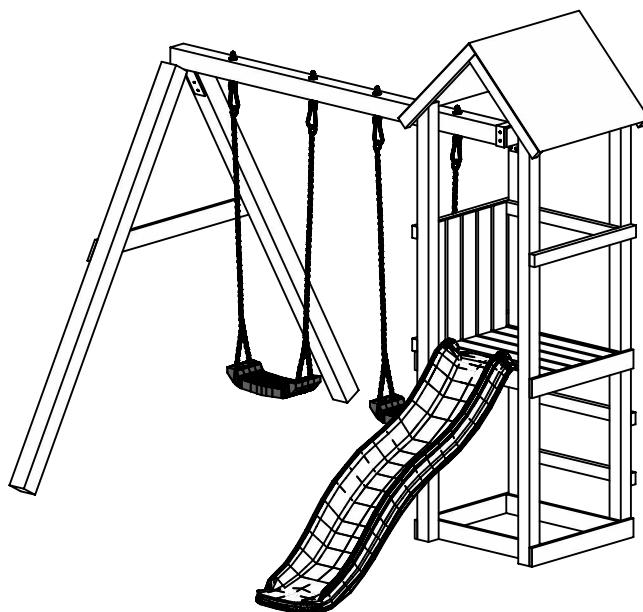

PLAYGROUND SPIELPLATZ

PLAC ZABAW AIRE DE JEUX

(310 x 275 x h245cm)

003_08120_10102021

LUCAS

INSTALLATION INSTRUCTIONS MONTAGEANLEITUNG

INSTRUKCJA MONTAŻU GUIDE D'INSTALLATION

Warranty period - 2 years from purchase date

Garantiezeit - 2 Jahre ab Kaufdatum

Okres gwarancji - 2 lata od momentu zakupu towaru

Période de garantie - 2 ans à compter de l'achat

CE
EN - 71