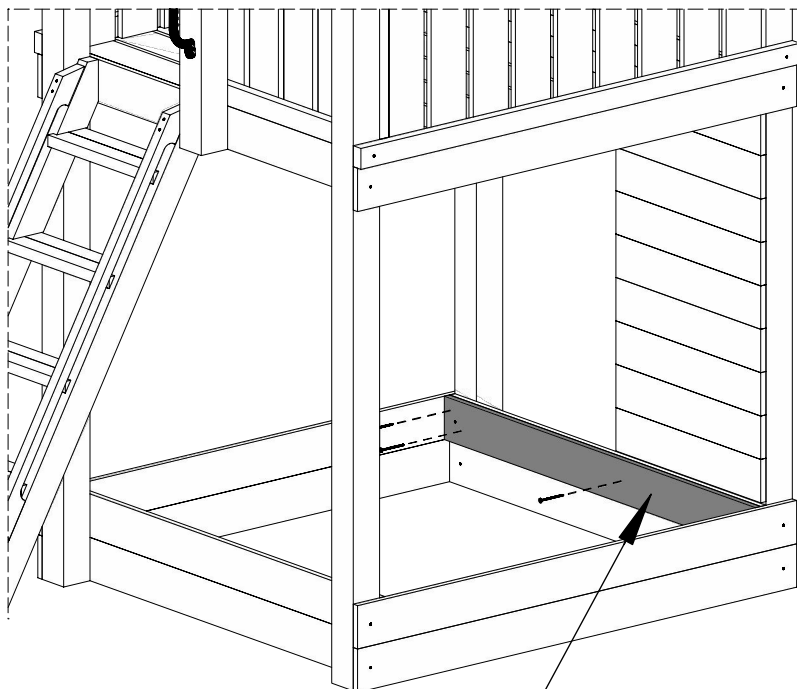

03

PARADISE FORTRESS

W80 x5

3 x1

04