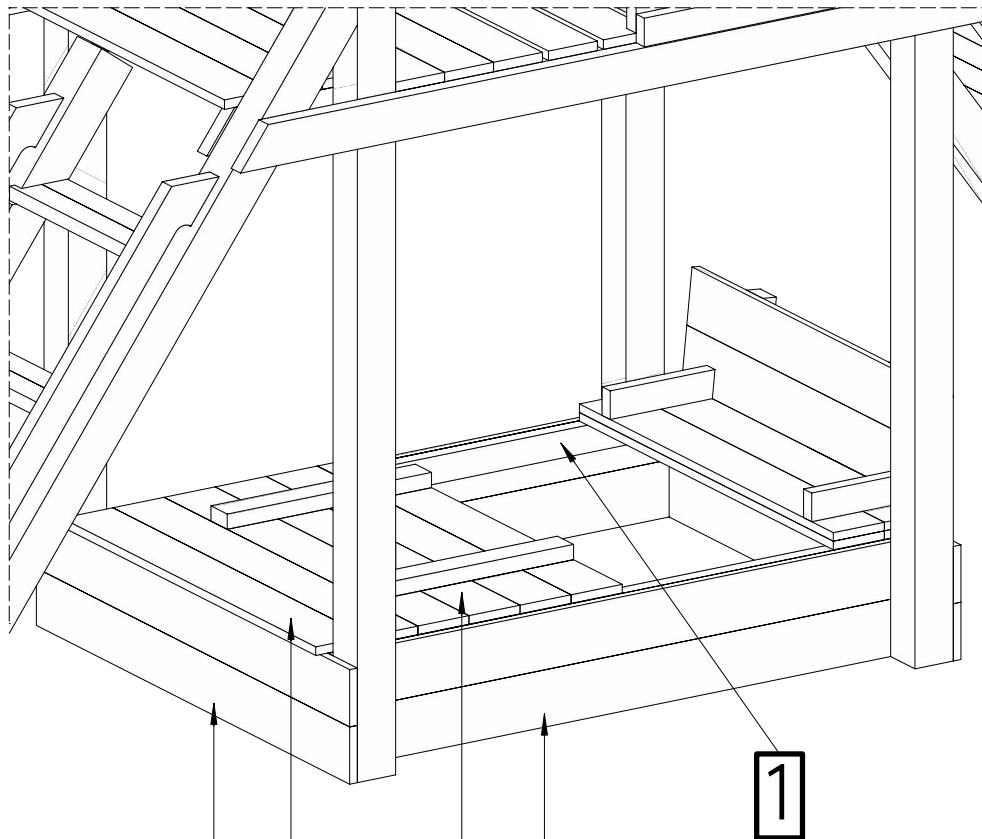

W80

W40

	JUNIOR	SUN/ JOY	PARADISE/ FORTRESS	SHIP	ROCKET/ GIANT	KINGDOM	under Platform's	under House
	pcs	pcs	pcs	pcs	pcs	pcs	pcs	pcs
W80	16	0	5	0	0	0	16	16
W40	24	24	24	24	24	24	24	24

3,2 x 5,8 cm

2 4 KP 3