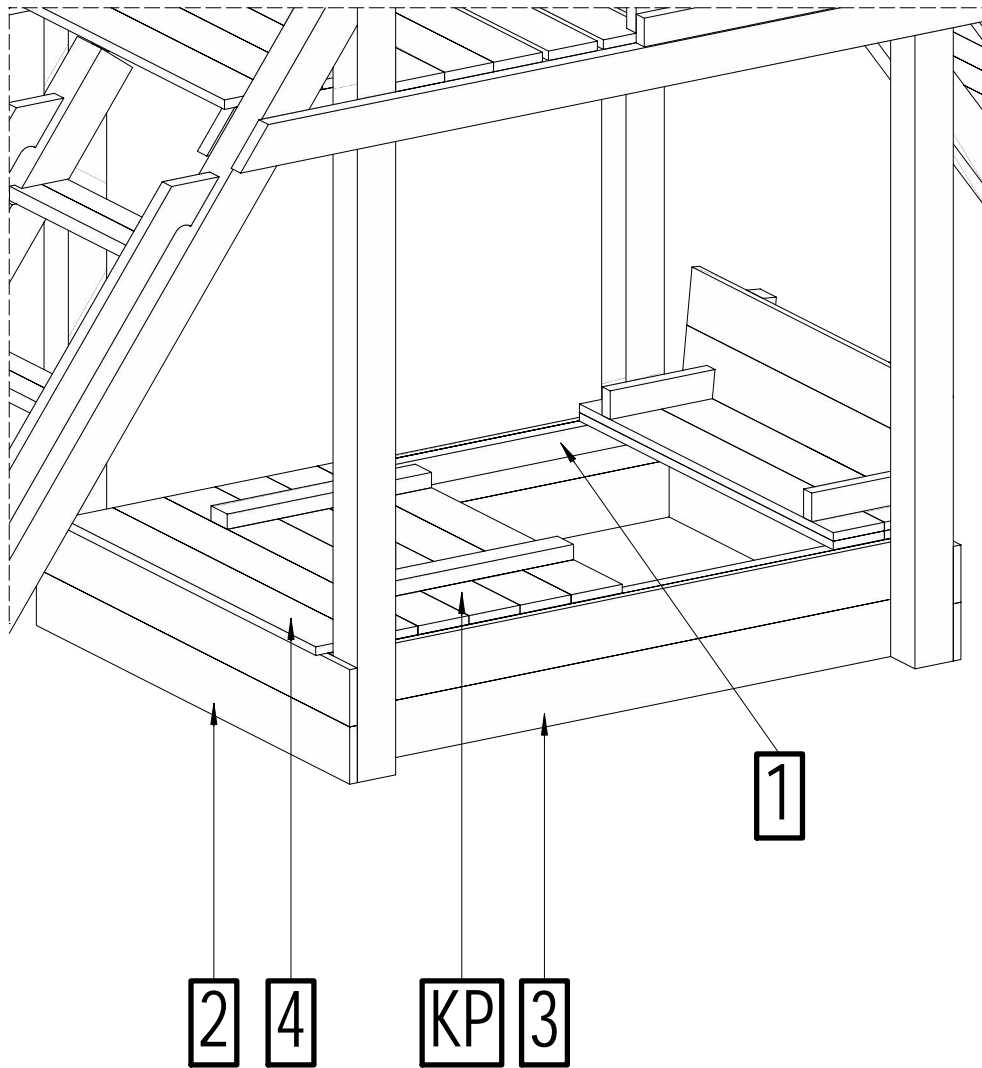

JUNIOR	SUN/ JOY	PARADISE/ FORTRESS	SHIP	ROCKET/ GIANT	KINGDOM	under Platform's	under House
	cm x pcs	cm x pcs	cm x pcs	cm x pcs	cm x pcs	cm x pcs	cm x pcs	cm x pcs
2	105cm x 2pcs						120cm x 2pcs	134cm x 2pcs
3	105cm x 2pcs		130cm x 1pcs				120cm x 2pcs	120cm x 2pcs
4	87cm x 2pcs	102cm x 2pcs	126cm x 2pcs	138cm x 2pcs	94cm x 2pcs	88cm x 2pcs	102cm x 2pcs	116cm x 2pcs
KP	87x45cm x 2pcs	102x50cm x 2pcs	126x55cm x 2pcs	138x69cm x 2pcs	94x60cm x 2pcs	88x62,5cm x 2pcs	102x50cm x 2pcs	116x50cm x 2pcs